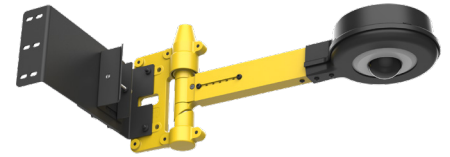

# PANORAMIC DOCK DOOR CAMERA MOUNT

One Mount. Every Camera. Total Visibility.

The universal **Panoramic Dock Door Camera Mount** delivers unparalleled flexibility, durability, and clarity for warehouse security and operations, empowering teams to monitor and protect assets with confidence – regardless of camera brand or dock configuration. This patented camera mount is back with a new panoramic camera compatibility, allowing security teams to see beyond the trailer to the warehouse beyond.

## KEY FEATURES

- **Panoramic Warehouse Visibility:** The wide field of view lets you see dock activity, trailer access, and what's happening on the warehouse floor
- **Patented Swing-Back Technology:** This feature makes dock door operation safer and helps protect cameras from impacts and damage
- **Universal Camera Compatibility:** Works with your preferred camera brands and fits existing surveillance standards
- **Engineered for Durability:** Withstands impacts, harsh weather, and heavy traffic
- **Reduced Maintenance Costs:** Rugged design minimizes repair/replacement
- **Faster Installations:** Less downtime for dock operations

The Wren by 3Si Panoramic  
Dock Door Camera Mount

**UPGRADE TO A CAMERA  
MOUNT BUILT FOR THE  
REALITIES OF THE DOCK.  
UNIVERSAL, TOUGH,  
AND FIELD-READY!**