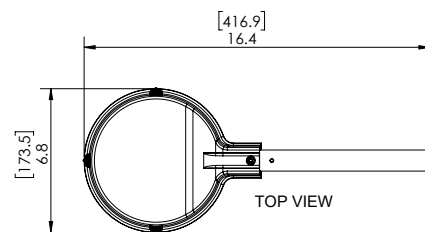

## CAMERA ENCLOSURE

- Housing Material ABS
- Bracket Material Steel
- Color Black

## PHYSICAL SPECIFICATIONS

- Environment Indoor
- Product Weight 10lbs 8oz
- Shipping Dimensions 22" x 10" x 6"
- Shipping Weight 12lbs

## MAX CAMERA DIMENSIONS

- Max Diameter 6.0in
- Max Height 4.5in