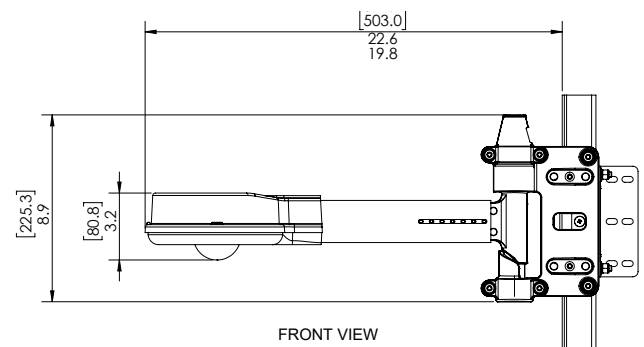

## MAX CAMERA DIMENSIONS

- Max Diameter 6.0in
- Max Height 4.5in