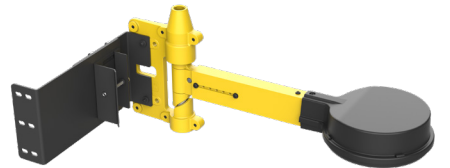

# PANORAMIC DOCK DOOR CAMERA MOUNT

One Mount. Every Camera. Total Visibility.

The universal **Panoramic Dock Door Camera Mount** delivers unparalleled flexibility, durability, and clarity for warehouse security and operations, empowering teams to monitor and protect assets with confidence – regardless of camera brand or dock configuration. This patented camera mount is back with a new panoramic camera compatibility, allowing security teams to see beyond the trailer to the warehouse beyond.

## KEY FEATURES

- **Panoramic Warehouse Visibility:** The wide field of view lets you see dock activity, trailer access, and what's happening on the warehouse floor
- **Patented Swing-Back Technology:** This feature makes dock door operation safer and helps protect cameras from impacts and damage
- **Universal Camera Compatibility:** Works with your preferred camera brands and fits existing surveillance standards
- **Engineered for Durability:** Withstands impacts, harsh weather, and heavy traffic
- **Reduced Maintenance Costs:** Rugged design minimizes repair/replacement
- **Faster Installations:** Less downtime for dock operations

The Wren by 3Si Panoramic  
Dock Door Camera Mount

**UPGRADE TO A CAMERA  
MOUNT BUILT FOR THE  
REALITIES OF THE DOCK.  
UNIVERSAL, TOUGH,  
AND FIELD-READY!**