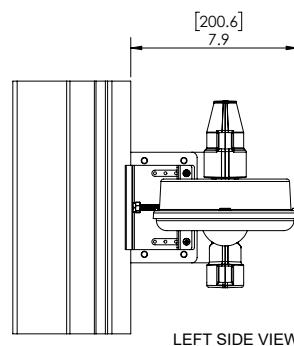

## CAMERA ENCLOSURE

- Housing Material ABS
- Bracket Material Steel
- Color Black

## PHYSICAL SPECIFICATIONS

- Environment Indoor
- Product Weight 10lbs 8oz
- Shipping Dimensions 22" x 10" x 6"
- Shipping Weight 12lbs

## MAX CAMERA DIMENSIONS

- Max Diameter 6.0in
- Max Height 4.5in