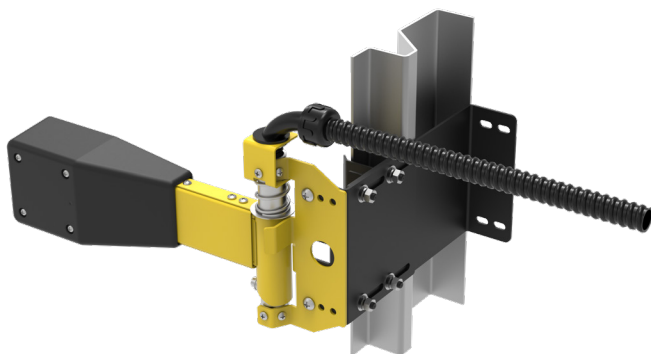

DOCK DOOR CAMERA KIT - AXIS

Delivers clear forensic video, day or night, with comprehensive surveillance

The Dock Door Camera Kit, featuring the fully integrated AXIS FA3105 system, delivers reliable, comprehensive surveillance with clear forensic video, even in total darkness. Its bump-triggered auto-reset positioning system and robust commercial-grade construction ensure long-lasting, dependable performance. Designed for versatility, the kit is compatible with most overhead door configurations and includes a flex conduit for cable protection. With a horizontal fov of 103 degrees and a vertical fov of 55 degrees, it provides extensive coverage for a wide range of safety and security monitoring applications.

FEATURES

- Fully integrated AXIS FA3105
- Provides forensic video day or night
- Bump-triggered auto-reset positioning system
- Commercial grade construction
- Universal design to accommodate most overhead doors
- Available in Left or Right Mount Configuration
- Flex conduit to protect cabling

SURVEILL
BY **3Si**

MODEL NUMBERS	DDK-AXFA3105-YL (Left Mount) DDK-AXFA3105-YR (Right Mount)
Mount	32" LED Backlight
Configuration	Left or Right Mount
Material	Steel
Finish	Powder Coat
Color	Yellow
Camera Cover	
Material	ABS
Color	Black
Camera	
Camera Unit	AXIS FA51-B with AXIS FA3105-L Sensor
Max Video Resolution	1920 x 1080
Max Frames Per Second	25/30
Day/Night with IR	Yes
Fixed Lens	3.13mm Focal Length
Horizontal FOV	103 degrees
Vertical FOV	55 degrees
Power	
Power over Ethernet (POE)	PoE Class 3
Physical	
Mount	Select Left or Right at purchase
Environment	Indoor
Product Weight	8lbs 8 oz
Shipping Dimensions	16 x 9.5 5.5
Shipping Weight	10lbs