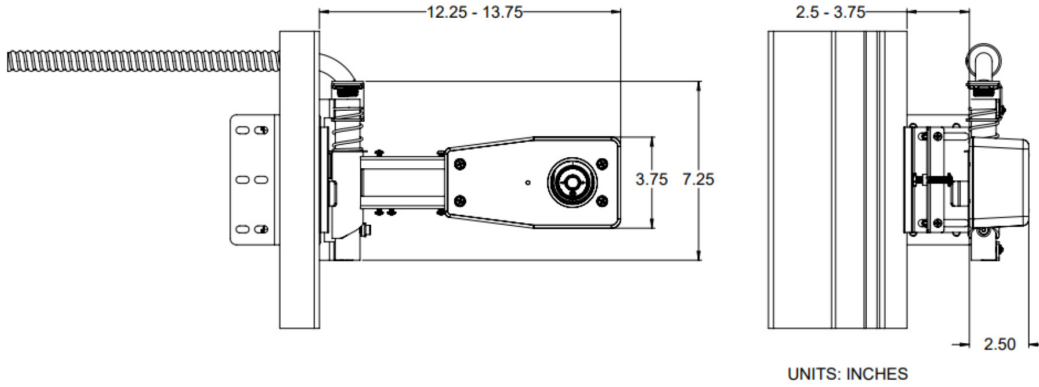

SURVEILL
BY **3Si**

MODEL NUMBERS	DDK-AXFA3105-YL (Left Mount) DDK-AXFA3105-YR (Right Mount)
Mount	32" LED Backlight
Configuration	Left or Right Mount
Material	Steel
Finish	Powder Coat
Color	Yellow
Camera Cover	
Material	ABS
Color	Black
Camera	
Camera Unit	AXIS FA51-B with AXIS FA3105-L Sensor
Max Video Resolution	1920 x 1080
Max Frames Per Second	25/30
Day/Night with IR	Yes
Fixed Lens	3.13mm Focal Length
Horizontal FOV	103 degrees
Vertical FOV	55 degrees
Power	
Power over Ethernet (POE)	PoE Class 3
Physical	
Mount	Select Left or Right at purchase
Environment	Indoor
Product Weight	8lbs 8 oz
Shipping Dimensions	16 x 9.5 5.5
Shipping Weight	10lbs