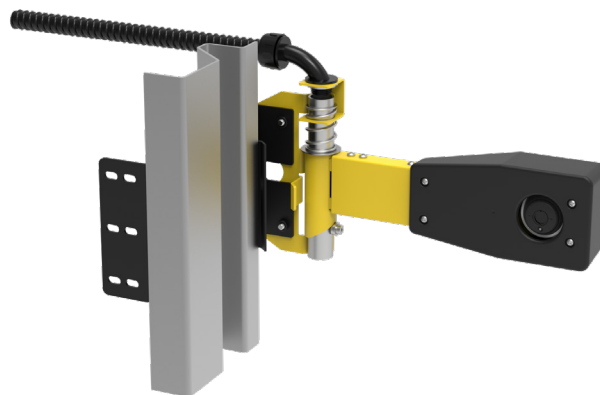

DOCK DOOR CAMERA KIT - AXIS

Delivers clear forensic video, day or night, with comprehensive surveillance

The Dock Door Camera Kit, featuring the fully integrated AXIS FA3105 system, delivers reliable, comprehensive surveillance with clear forensic video, even in total darkness. Its bump-triggered auto-reset positioning system and robust commercial-grade construction ensure long-lasting, dependable performance. Designed for versatility, the kit is compatible with most overhead door configurations and includes a flex conduit for cable protection. With a horizontal fov of 103 degrees and a vertical fov of 55 degrees, it provides extensive coverage for a wide range of safety and security monitoring applications.

FEATURES

- Fully integrated AXIS FA3105
- Provides forensic video day or night
- Bump-triggered auto-reset positioning system
- Commercial grade construction
- Universal design to accommodate most overhead doors
- Available in Left or Right Mount Configuration
- Flex conduit to protect cabling

SURVEILL
BY **3Si**

MODEL NUMBERS	DDK-AXFA3105-YL (Left Mount) DDK-AXFA3105-YR (Right Mount)
Mount	32" LED Backlight
Configuration	Left or Right Mount
Material	Steel
Finish	Powder Coat
Color	Yellow
Camera Cover	
Material	ABS
Color	Black
Camera	
Camera Unit	AXIS FA51-B with AXIS FA3105-L Sensor
Max Video Resolution	1920 x 1080
Max Frames Per Second	25/30
Day/Night with IR	Yes
Fixed Lens	3.13mm Focal Length
Horizontal FOV	103 degrees
Vertical FOV	55 degrees
Power	
Power over Ethernet (POE)	PoE Class 3
Physical	
Mount	Select Left or Right at purchase
Environment	Indoor
Product Weight	8lbs 8 oz
Shipping Dimensions	16 x 9.5 5.5
Shipping Weight	10lbs